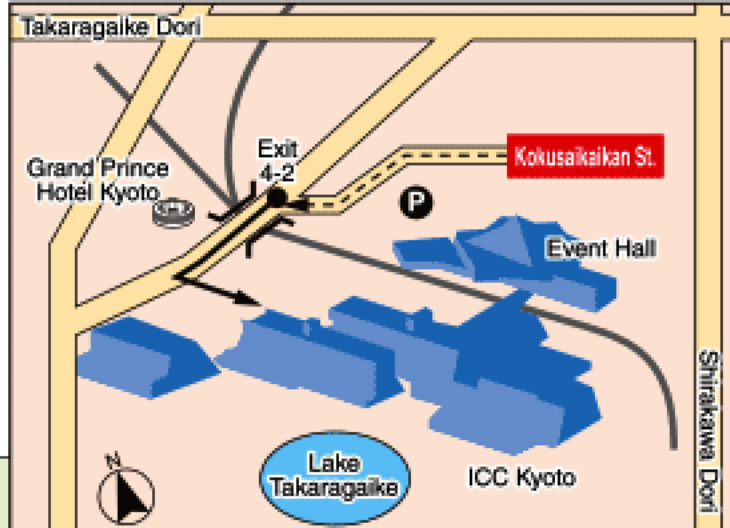

List of recommended hotels for participants of the IATDMCT Congress

The Congress venue (ICC Kyoto) is located in the north of Kyoto city. If you want to stay adjacent to the Conference center, Grand Prince Hotel Kyoto (4) is the best choice.

(16) Hotel Mystays Kyoto Shijo

<https://www.mystays.com/en/hotel/kyoto/hotel-mystays-kyoto-shijyo/>

(17) Check-in Shijo Karasuma

<http://www.checkin.co.jp/shijyo-karasuma/english/information.html>

(18) Kyoto Garden Hotel

<http://www.kyoto-gardenhotel.co.jp/en/>

No star

(19) Dormy Inn Premium Kyoto Ekimae

<http://en.hotespa.net/dormyinn/hotel/17728>

(20) Ibis Styles Kyoto Station Hotel

<http://www.accorhotels.com/gb/hotel-9418-ibis-styles-kyoto-station/index.shtml>

Superb Top-quality Japanese Ryokan ★★★★★★★

(21) Tawaraya Call +81-75-211-5566

(22) Hiiragiya <http://www.hiiragiya.co.jp/en/>

N

JR KYOTO

K: Karasuma Line
 T: Tozai Line
 ← Station Number

JR
 Subway
 Hankyu Railway
 Keihan Railway
 Eizan Railway