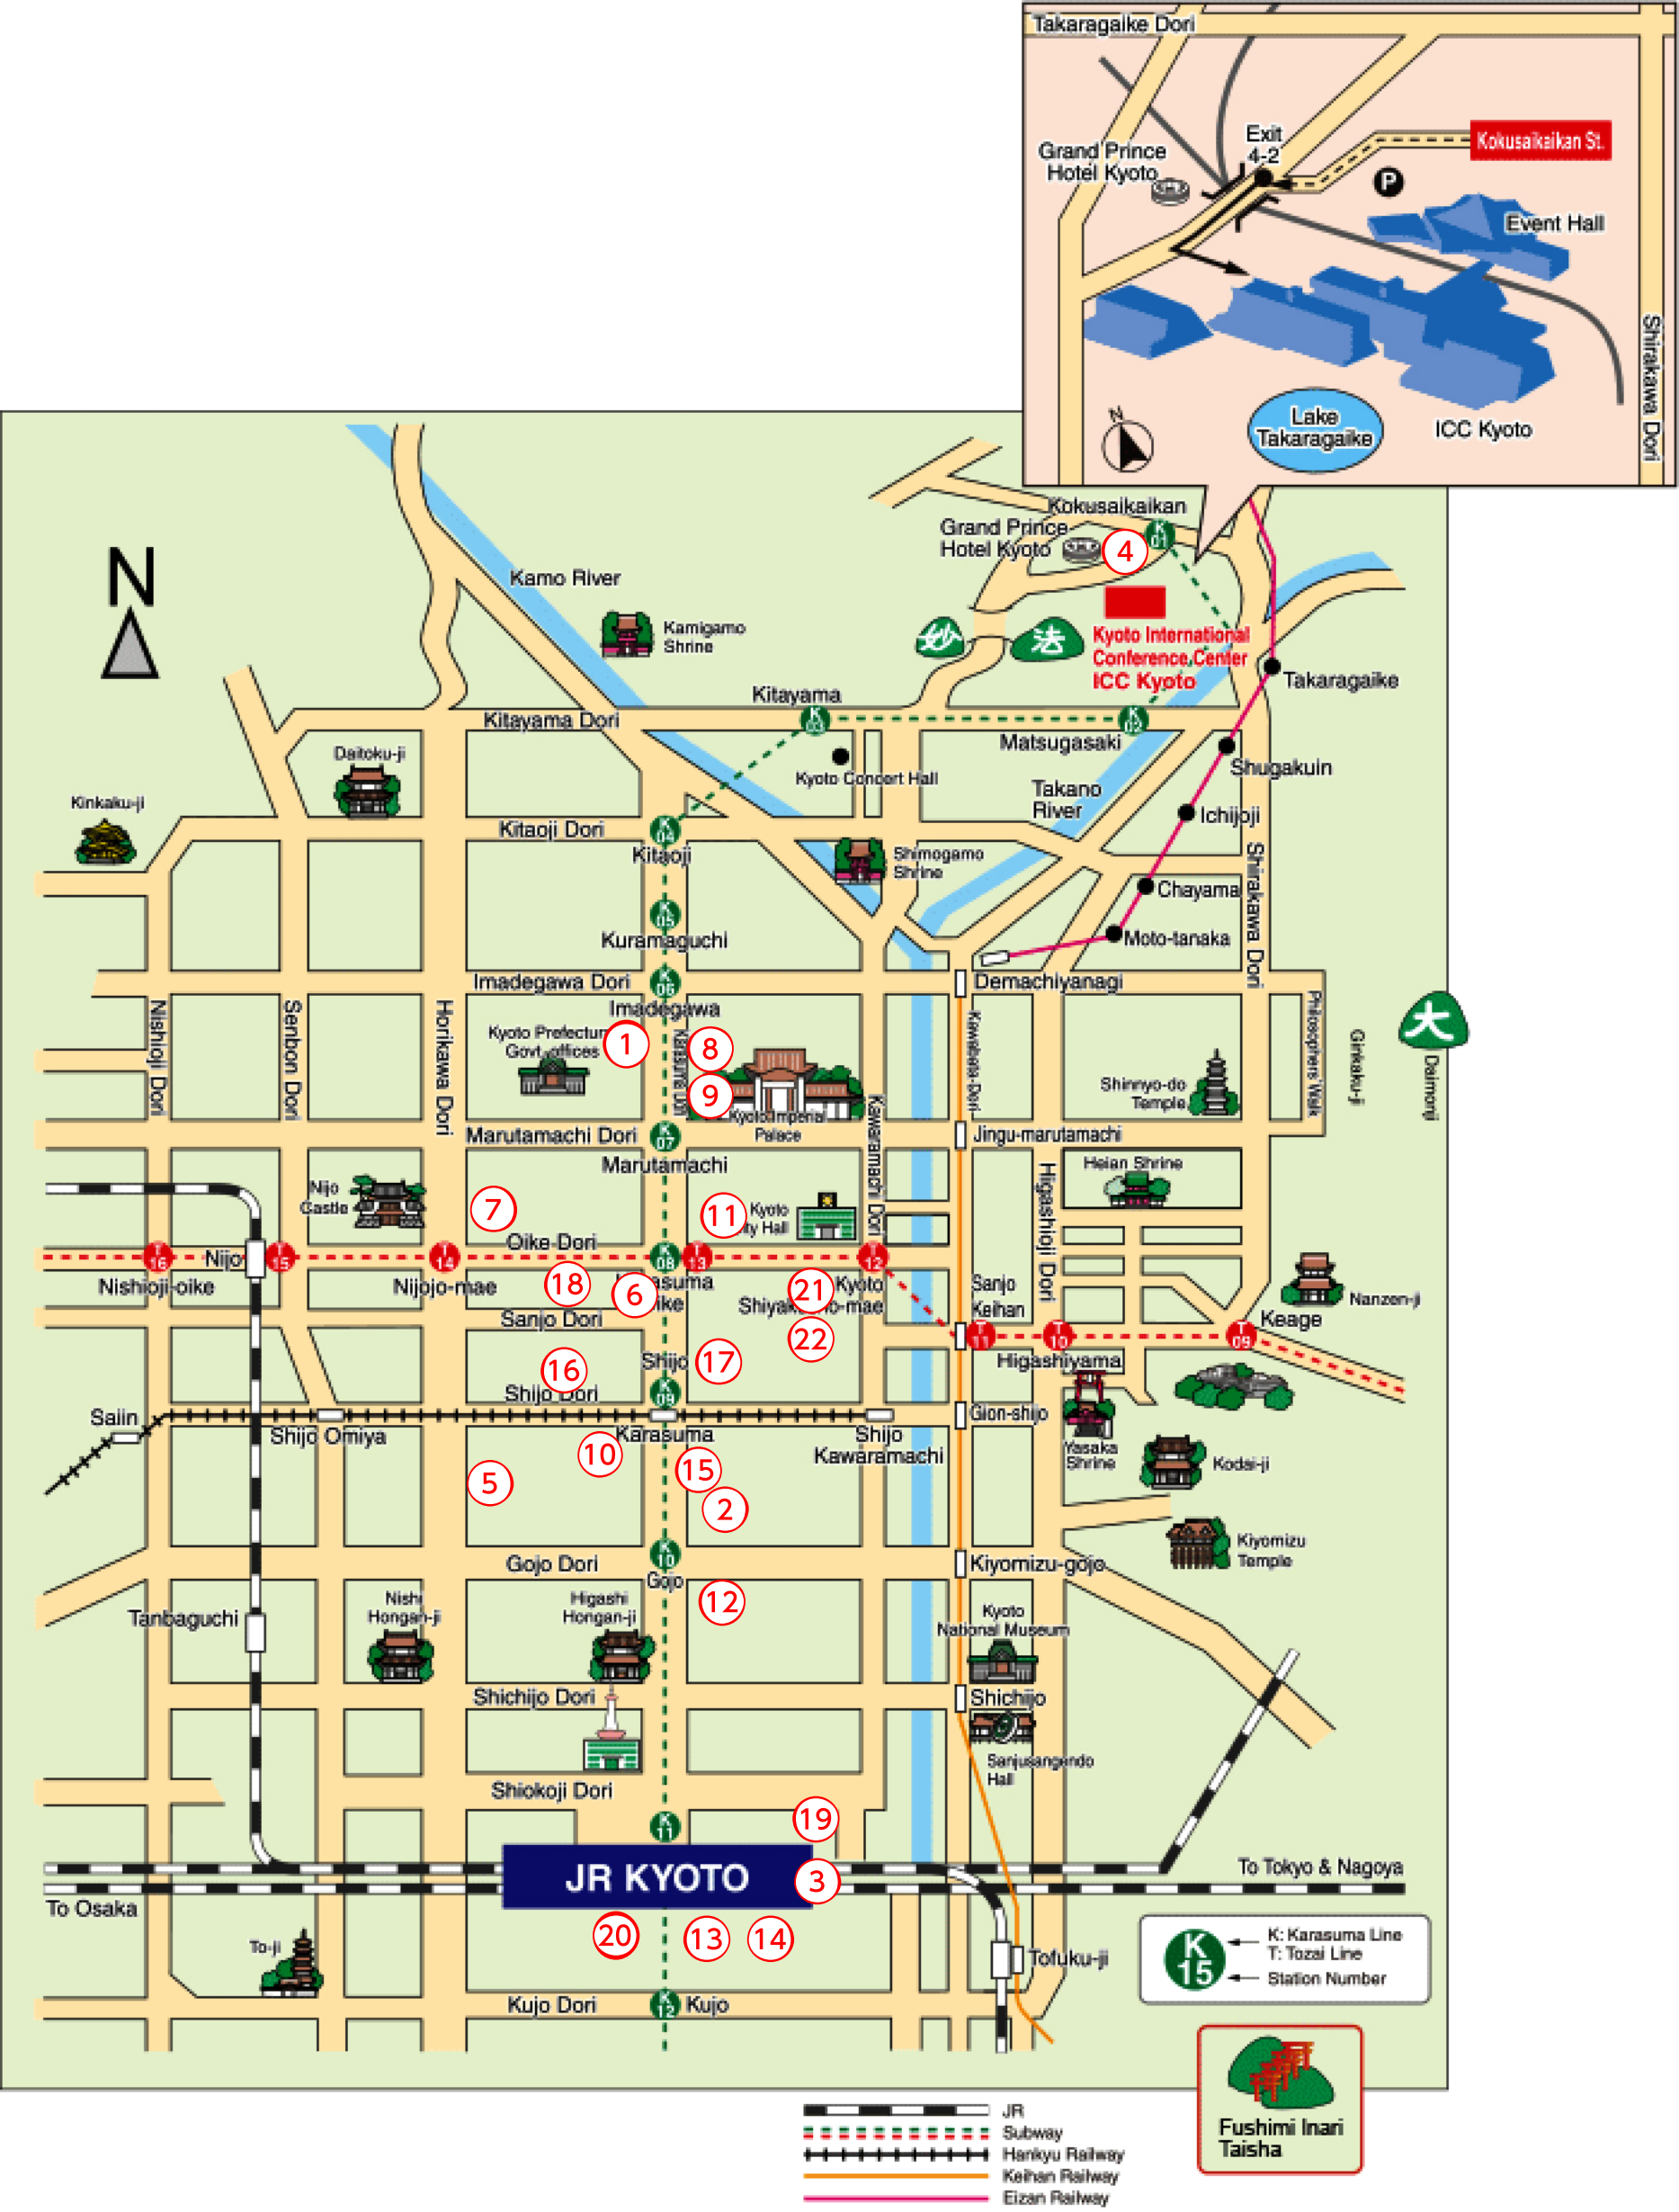

N

JR KYOTO

K: Karasuma Line
T: Tozai Line
← Station Number

JR
Subway
Hankyu Railway
Keihan Railway
Eizan Railway

K: Karasuma Line
T: Tozai Line
← Station Number

JR
Subway
Hankyu Railway
Keihan Railway
Eizan Railway